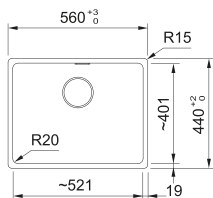

- **Bianco**
  114.0661.662
  cod. **07142261001**
- **Sahara**
  114.0661.663
  cod. **07142261308**
- **Avena**
  114.0661.665
  cod. **07142261305**

- **Alluminio**
  114.0661.661
  cod. **07142261340**
- **Oyster**
  114.0661.664
  cod. **07142261320**
- **Stone Grey**
  114.0661.660
  cod. **07142261330**

NEW

- **Grigio Ardesia**
  114.0714.161
  cod. **07142261300**
- **Nero**
  114.0661.659
  cod. **07142261335**
- **Black Matt**
  114.0661.658
  cod. **07142261337**