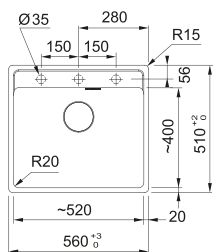

- **Bianco**
  114.0661.646
  cod. **07142260001**
- **Sahara**
  114.0661.647
  cod. **07142260308**
- **Avena**
  114.0661.649
  cod. **07142260305**

- **Alluminio**
  114.0661.645
  cod. **07142260340**
- **Oyster**
  114.0661.648
  cod. **07142260320**
- **Stone Grey**
  114.0661.644
  cod. **07142260330**
- **Grigio Ardesia**
  114.0714.162
  cod. **07142260300**
- **Nero**
  114.0661.643
  cod. **07142260335**

NEW