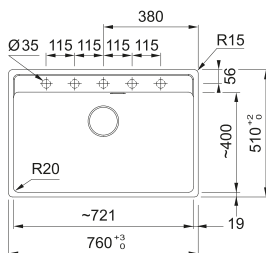

- **Bianco**
  114.0661.670
  cod. **07142285001**
- **Sahara**
  114.0661.671
  cod. **07142285308**
- **Avena**
  114.0661.673
  cod. **07142285305**

- **Alluminio**
  114.0661.669
  cod. **07142285340**
- **Oyster**
  114.0661.672
  cod. **07142285320**
- **Stone Grey**
  114.0661.668
  cod. **07142285330**
- **Grigio Ardesia**
  114.0714.164
  cod. **07142285300**
- **Nero**
  114.0661.667
  cod. **07142285335**

NEW