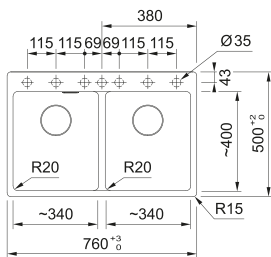

- **Bianco**
  114.0661.694
  cod. **07142085001**
- **Sahara**
  114.0661.695
  cod. **07142085308**
- **Avena**
  114.0661.697
  cod. **07142085305**

- **Alluminio**
  114.0661.693
  cod. **07142085340**
- **Oyster**
  114.0661.696
  cod. **07142085320**
- **Stone Grey**
  114.0661.692
  cod. **07142085330**
- **Grigio Ardesia**
  114.0714.187
  cod. **07142085300**
- **Nero**
  114.0661.691
  cod. **07142085335**
- **Black Matt**
  114.0661.690
  cod. **07142085337**

NEW