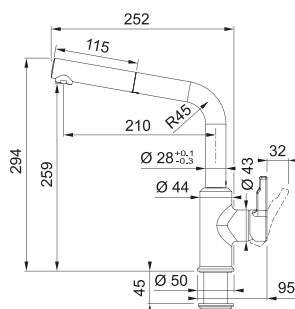

Modello
Urban Doccia

- **Cromato**
  115.0595.083
  cod. **08715151**
- **Bianco**
  115.0595.088
  cod. **08715152**
- **Avena**
  115.0595.085
  cod. **08715153**
- **Sahara**
  115.0595.086
  cod. **08715154**
- **Oyster**
  115.0595.093
  cod. **08715155**
- **Stone Grey**
  115.0595.089
  cod. **08715156**
- **Nero**
  115.0595.091
  cod. **08715158**
- **Black Matt**
  115.0627.523
  cod. **08715159**