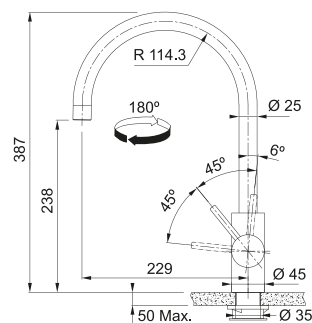

Modello
Eos Neo