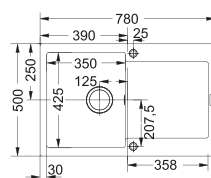

Bianco
114.0153.909
cod. **07148080001**

Sahara
114.0066.567
cod. **07148080308**

Alluminio
114.0150.183
cod. **07148080340**

Oyster
114.0490.279
cod. **07148080320**

Stone Grey
114.0066.566
cod. **07148080330**

NEW

Grigio Ardesia
114.0714.165
cod. **07148080300**

Nero
114.0157.493
cod. **07148080335**

Black Matt
114.0630.781
cod. **07148080337**