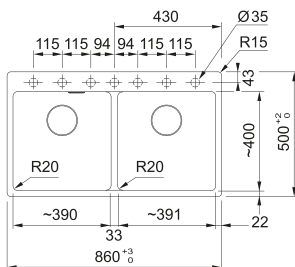

- **Bianco**
  114.0666.366
  cod. **07142090001**
- **Sahara**
  114.0666.368
  cod. **07142090308**
- **Avena**
  114.0666.370
  cod. **07142090305**

- **Alluminio**
  114.0666.365
  cod. **07142090340**
- **Oyster**
  114.0666.369
  cod. **07142090320**
- **Stone Grey**
  114.0666.364
  cod. **07142090330**
- **Grigio Ardesia**
  114.0714.188
  cod. **07142090300**
- **Nero**
  114.0666.363
  cod. **07142090335**
- **Black Matt**
  114.0666.362
  cod. **07142090337**

NEW