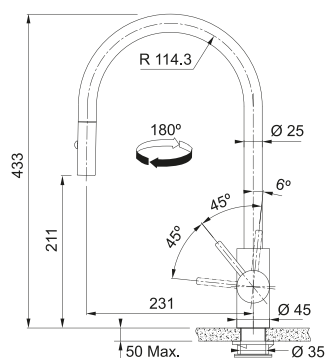

**Antracite**  
 115.0628.256  
 cod. **08715136**

**Copper**  
 115.0628.254  
 cod. **08715137**

**Gold**  
 115.0681.244  
 cod. **08715138**

Modello  
 Eos Neo Doccia

Copper

Gold