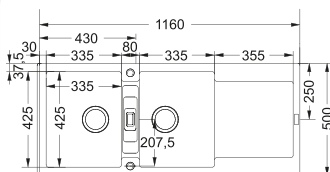

Bianco
114.0153.948
cod. 07148120001

Sahara
114.0066.717
cod. 07148120308

Alluminio
114.0150.195
cod. 07148120340

Oyster
114.0490.332
cod. 07148120320

Stone Grey
114.0066.716
cod. 07148120330

NEW

Grigio Ardesia
114.0714.184
cod. 07148120300

Nero
114.0157.498
cod. 07148120335

Black Matt
114.0630.884
cod. 07148120337