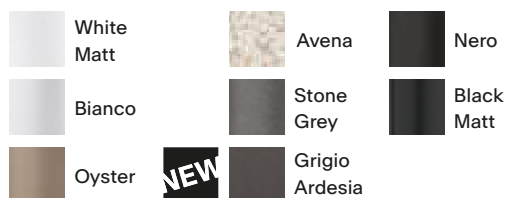

Active Semi-pro

Active J

Active L