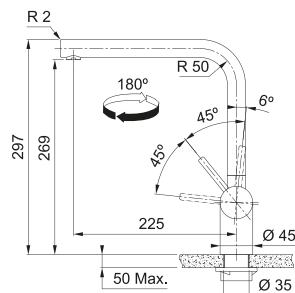

Modello
Atlas Neo

- **Antracite**
  115.0628.207
  cod. **08715425**
- **Copper**
  115.0628.204
  cod. **08715426**
- **Gold**
  115.0681.241
  cod. **08715427**
- **Industrial Black**
  115.0550.424
  cod. **08715119**