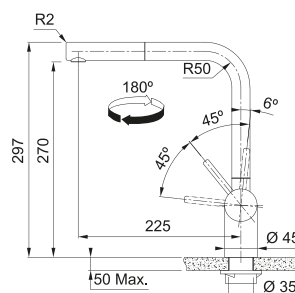

**Modello**  
 Atlas Neo  
 Doccia

-  **Antracite**  
 115.0628.210  
 cod. **08715420**
-  **Copper**  
 115.0628.208  
 cod. **08715421**
-  **Gold**  
 115.0681.242  
 cod. **08715422**
-  **Industrial Black**  
 115.0550.427  
 cod. **08715086**