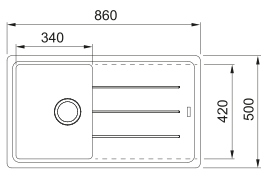

Bianco
114.0370.205
cod. **07148089001**

Sahara
114.0370.150
cod. **07148089308**

Avena
114.0370.206
cod. **07148089305**

Alluminio
114.0370.204
cod. **07148089340**

Oyster
114.0490.335
cod. **07148089320**

Nero
114.0370.202
cod. **07148089335**

Black Matt
114.0661.639
cod. **07148089337**

Grigio Ardesia
114.0714.120
cod. **07148089300**

NEW

MARIS

02

03