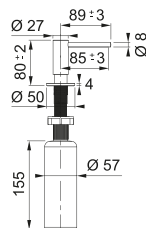

PVD

NEW

Modello
Atlas Soap Dispenser