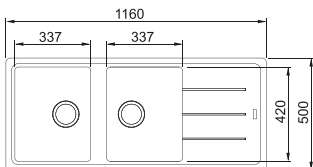

Bianco
114.0276.593
cod. **07148130001**

Sahara
114.0276.586
cod. **07148130308**

Avena
114.0276.594
cod. **07148130305**

Alluminio
114.0276.592
cod. **07148130340**

Oyster
114.0490.339
cod. **07148130320**

Nero
114.0276.591
cod. **07148130335**

Black Matt
114.0661.716
cod. **07148130337**

Grigio Ardesia
114.0714.176
cod. **07148130300**

NEW

Levelli