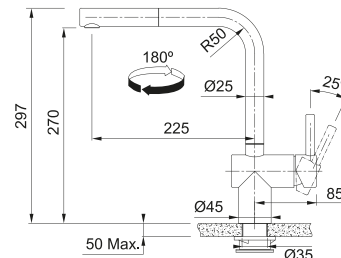

Industrial Black
115.0625.527
cod. **08715446**

Modello
Atlas Neo Sensor
Doccia

MYTHOS

PVD