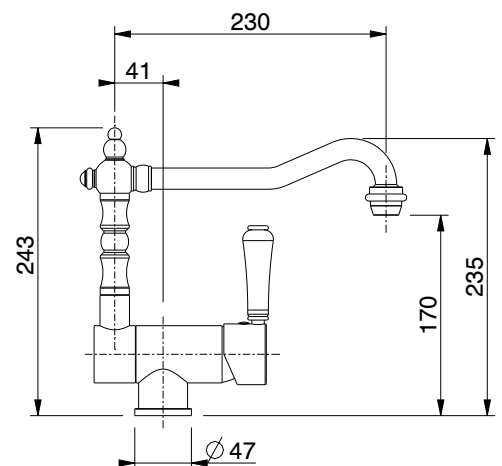

OLDMIX art. 880

monocomando per lavello
con bocca reclinabile
e tubi flessibili.

one-hole sink mixer
with lowering spout,
flexible pipes and aerator.