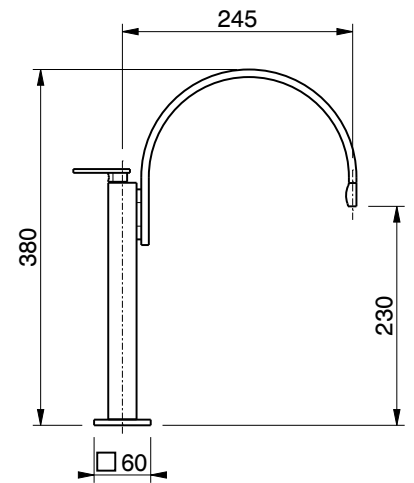

made in Italy

13

SELECT art. 6074

monocomando per
lavello

one-lever sink mixer

- 08716296 cromato/chrome
- 08716297 cromo nero/chrome black
- 08716298 cromo bianco/chrome white
- 08716299 nickel spazzolato/brushed nickel
- 08716293 nero opaco/matte black
- 08716295 grafite