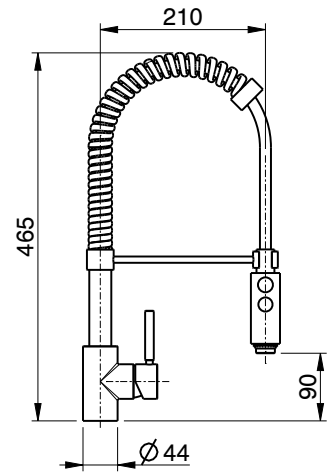

- 08716306 cromato/chrome
- 08716308 nickel spazzolato/brushed nickel
- 08716307 nickel spazzolato nero brushed nickel black