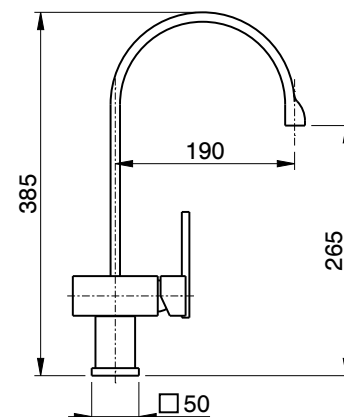

KRONOS art. 1230

monocomando per lavello

one-lever sink mixer

- 08716286 cromato/chrome