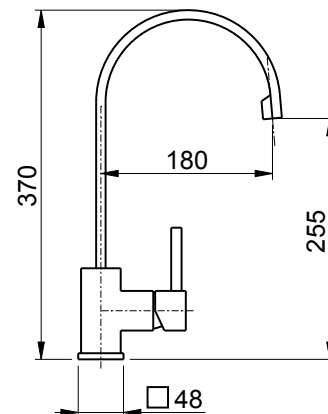

made in Italy

23

ARCO art. 1220 energy saving

monocomando per
lavello con flessibili
d'alimentazione.

one-lever sink mixer with
flexible pipes.

- 08716276 cromato/chrome
- 08716277 nickel spazzolato/brushed nickel
- 08716276N nero opaco/matte black
- 08716276G grafite