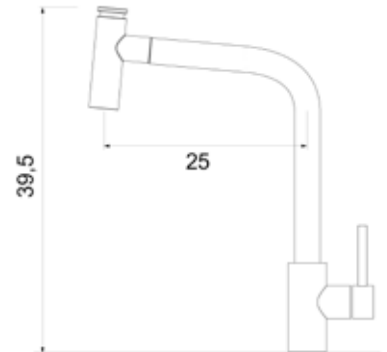

made in Italy

METROPOLITAN art. 7770

energy saving

monocomando per lavello
con doccia estraibile a 2 getti

one-lever sink mixer
with 2-jets shower.

- 08716365 cromato/chrome
- 08716366 nickel spazzolato/brushed nickel
- 08716366N nero opaco/matte black