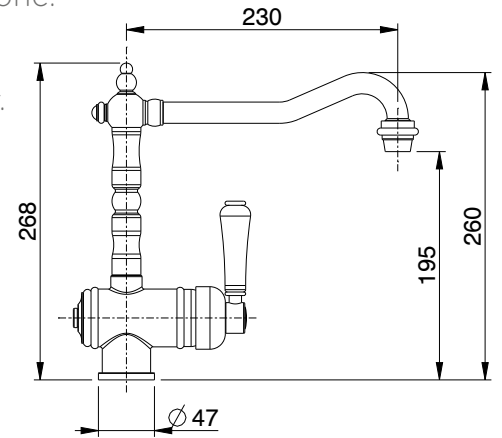

one-lever sink mixer adjustable
height, with 2-jet brass shower,
remote-controlled mixer.

08716292 cromato/chrome

made in Italy

37

OLDMIX art. 800

monocomando per lavello
con flessibili d'alimentazione.

one-lever sink mixer
flexible pipes and aerator.