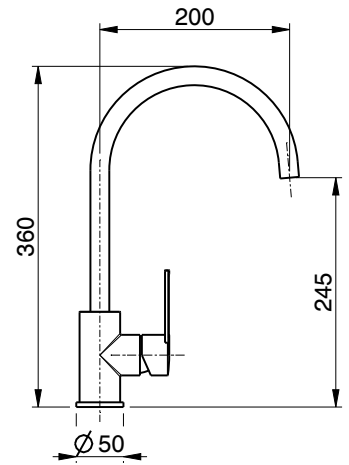

made in Italy

JACOB art. 7736 **energy saving**

monocomando per
lavello con flessibili
d'alimentazione.

one-lever sink mixer with
flexible pipes.

- 08716284 cromato/chrome
- 08716285 nickel spazzolato/brushed nickel
- 08716285A nickel/canna antracite
- 08716285N nero opaco/matte black
- 08716285G grafite
- 08716285K nickel opaco/matt nickel