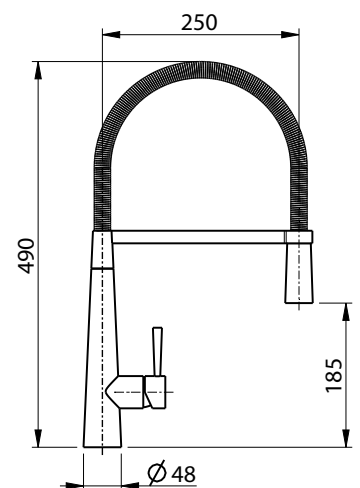

MASTERCHEF art. 598 energy saving

monocomando per cucine professionali con doccia a monogetto

one-lever sink mixer with shower for professional kitchens, with 1-jet shower