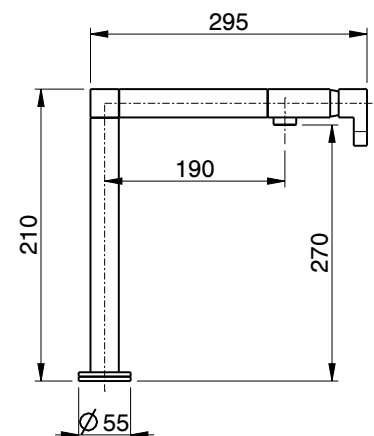

TANK art. 2000

monocomando per
lavello

sink mixer

- 08716253 cromato/chrome
- 08716255 nickel spazzolato/brushed nickel
- 08716254 satinato cromato/satin chrome
- 08716256 grafite
- 08716259 nero opaco/matte black