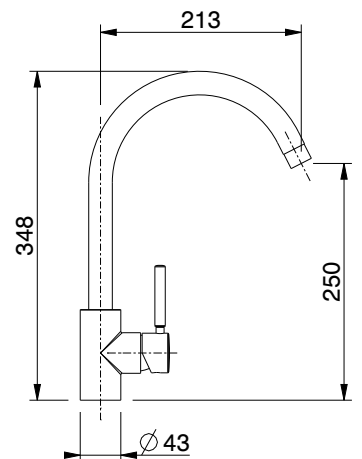

one-lever sink mixer adjustable height, with 2-jet brass shower, remote-controlled mixer.

08716323 cromato/chrome

GINGER art. 7780

energy saving

monocomando per lavello con flessibili d'alimentazione.

one-lever sink mixer with flexible pipes.