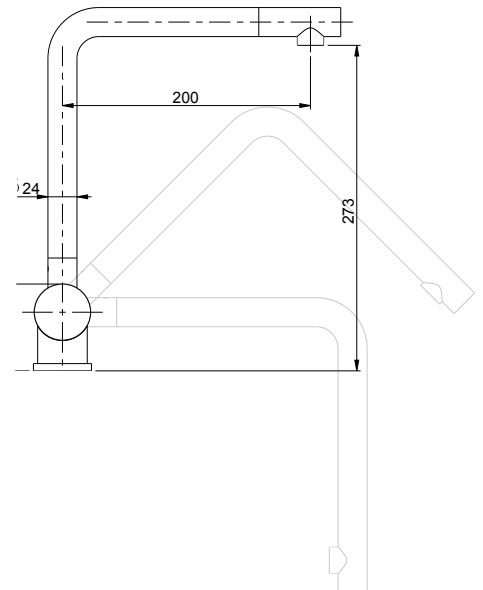

made in Italy

15

PURO art. P580L **ES** energy saving

monocomando per
lavello

sink mixer

Triple Block System

- 08716328 cromato/chrome
- 08716329 nickel spazzolato/brushed nickel
- 08716329N nero opaco/matte black

PETER art. 6977 **ES** energy saving

monocomando
lavello con doccia
estraibile
monogetto in ottone,
bocca girevole
foratura del lavello
Ø 35 mm

one-lever sink mixer with
one-jet brass shower