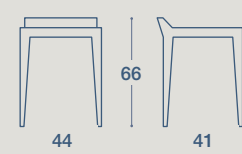

SGABELLO "APELLE CHIC"
STRUTTURA IN METALLO VERNICIATO,
SEDUTA E SCHIENALE
RIVESTITI IN CUOIO

"APELLE CHIC" STOOL
PAINTED METAL STRUCTURE, SEAT AND BACKREST
UPHOLSTERED IN REGENERATED LEATHER