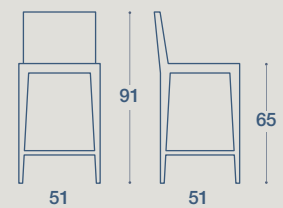

SGABELLO "APELLE"
STRUTTURA IN METALLO VERNICIATO,
SEDUTA E SCHIENALE
RIVESTITI IN CUOIO

"APELLE" STOOL
PAINTED METAL STRUCTURE, SEAT AND BACKREST
UPHOLSTERED IN REGENERATED LEATHER