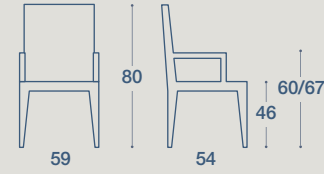

SEDIA "APELLE" CON BRACCIOLI
STRUTTURA IN METALLO VERNICIATO,
SEDUTA E SCHIENALE
RIVESTITI IN CUOIO

"APELLE" CHAIR WITH ARMRESTS
PAINTED METAL STRUCTURE, SEAT AND BACKREST
UPHOLSTERED IN REGENERATED LEATHER