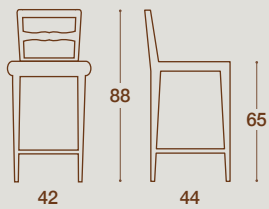

SGABELLO / STOOL

SGABELLO "BESSERA"
STRUTTURA IN LEGNO MASSELLO
DI FRASSINO NELLE FINITURE COME
ANTA O LACCATA

"BESSERA" STOOL
SOLID ASH WOOD STRUCTURE IN THE SAME
FINISHES AS FOR THE KITCHEN FRONT DOORS OR
LACQUERED

SGABELLO "BESSERA" SEDUTA IN SIMILPAGLIA

"BESSERA" STOOL
STRAW EFFECT