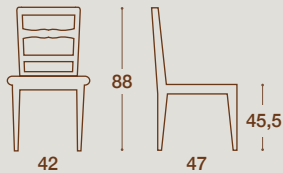

## SEDIA / CHAIR

SEDIA "BESSERA"  
STRUTTURA IN LEGNO MASSELLO  
DI FRASSINO NELLE FINITURE COME  
ANTA O LACCATA

"BESSERA" CHAIR  
SOLID ASH WOOD STRUCTURE IN THE SAME  
FINISHES AS FOR THE KITCHEN FRONT DOORS OR  
LACQUERED