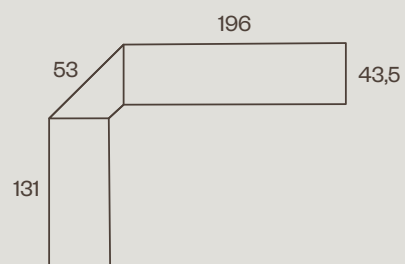

IN STAINED ASH AND OPEN-PORE LACQUERED FINISHES, SEE PAGE 144-152

196 X 131

PANCA COMPLETA / COMPLETE BENCH

53 X 53

ELEMENTO ANGOLO SEDUTA E SCHIENALE /
CORNER ELEMENT SEAT AND BACKREST

H 85 X P 43,5

FIANCO PANCA / WOOD BENCH SIDE PANEL