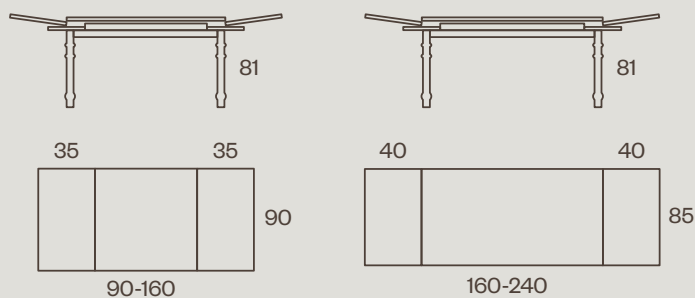

PYRAMID WITH CIRCULAR MILLING - SABER-SHAPED - TURNED -

SQUARE 6X6, COMPLETE WITH CUTTING BOARD AND ROLLING PIN

IN STAINED ASH AND OPEN-PORE LACQUERED FINISHES SEE PAGE 144-152

90 X 90 H 81

N.2 PROLUNGHE DA 35 / N.2 EXTENSIONS CM 35

160 X 85 H 81

N.2 PROLUNGHE DA 40 / N.2 EXTENSIONS CM 40

VARIANTI GAMBE / LEG OPTIONS

G.B1

G.B2

G.B3

G.B4

CORALLO

CODICE / CODE

08RL090IGI

08RL160IGI

DIMENSIONI / DIMENSIONS

90x90 H 81 / All 160 imp. / giro imp. veneered / veneered ride

160x85 H 81 / All 240 imp. / giro imp. veneered / veneered ride

CORALLO

FINITURE LEGNO