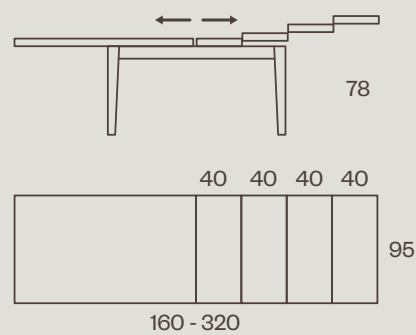

SABER - TURNED - PYRAMID - PYRAMID WITH CIRCULAR MILLING

PYRAMID WITH VERTICAL MILLING - SHAPED WITH PLUG

IN STAINED ASH AND LACQUERED WITH OPEN PORE FINISHES, SEE PAGE 144-156

130 X 85 H 78

N.4 PROLUNGHE DA 40 / N.4 EXTENSIONS CM 40

160 X 95 H 78

N.4 PROLUNGHE DA 40 / N.4 EXTENSIONS CM 40

VARIANTI GAMBE / LEG OPTIONS

G.C.1

G.C.2

G.C.3

G.C.4

G.C.5

G.C3

G.C4

G.C5

G.C6

CODICE / CODE

DIMENSIONI / DIMENSIONS

08CA130IGI 130x85 H 78 / All 290 imp. / giro imp. veneered / veneered ride

08CA160IGI 160x95 H 78 / All 320 imp. / giro imp. veneered / veneered ride