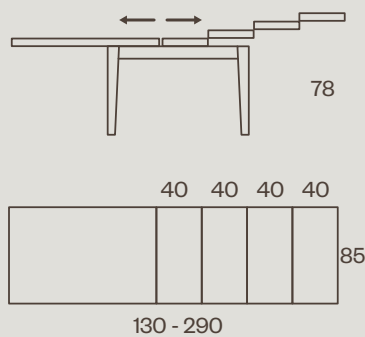

SABER - TURNED - PYRAMID - PYRAMID WITH CIRCULAR MILLING

PYRAMID WITH VERTICAL MILLING - SHAPED WITH PLUG

IN STAINED ASH AND LACQUERED WITH OPEN PORE FINISHES, SEE PAGE 144-156

130 X 85 H 78

N.4 PROLUNGHE DA 40 / N.4 EXTENSIONS CM 40

160 X 95 H 78

N.4 PROLUNGHE DA 40 / N.4 EXTENSIONS CM 40

VARIANTI GAMBE / LEG OPTIONS

G.C.1

G.C.2

G.C.3

G.C.4

G.C.5

G.C3

G.C4

G.C5

G.C6

CODICE / CODE

DIMENSIONI / DIMENSIONS

08CA130IGI 130x85 H 78 / All 290 imp. / giro imp. veneered / veneered ride

08CA160IGI 160x95 H 78 / All 320 imp. / giro imp. veneered / veneered ride