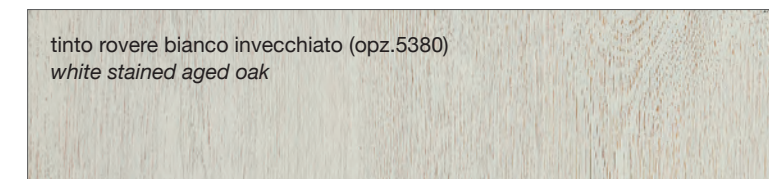

FINITURE MODELLI CREO / CREO KITCHENS FINISHES

AUREA
CONTEMPO

LUBE CLOVER

FINITURE LACCATE - LACQUERED FINISHES

FINITURE TINTE - STAINED FINISHES

LUBE CREATIVA

LUBE LUNA

LUBE OLTRE