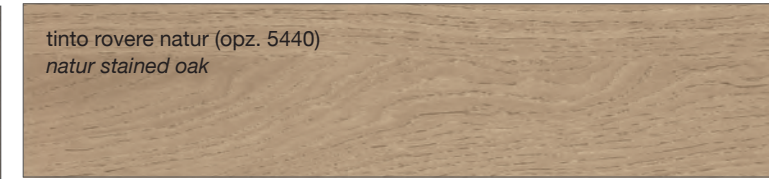

FINITURE MODELLI CREO / CREO KITCHENS FINISHES

AUREA
CONTEMPO

LUBE CLOVER

FINITURE LACCATE - LACQUERED FINISHES

FINITURE TINTE - STAINED FINISHES

LUBE CREATIVA

LUBE LUNA

LUBE OLTRE