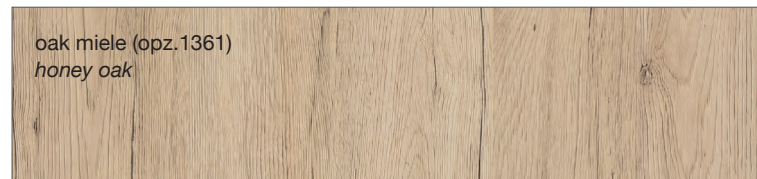

MELAMINE FINISHES

MYA

KYRA VINTAGE

FINITURE LAMINATO

LAMINATE FINISHES

IMMAGINA PLUS (FINITURE COME ANTA) (DOOR FINISHES)

FINITURA OSSIDATA "A" OXIDIZED "A" FINISH

FINITURA MATT MATT FINISH

SYNC PORE LACQUERED EFFECT MATT FINISH

FINITURA OPACA SINCRO PORO EFFETTO LEGNO

SYNC PORE WOOD EFFECT MATT FINISH

FINITURA OPACA PORO APERTO A REGISTRO

REGISTER OPEN-PORE FINISH

(FINITURE COME ANTA)
(DOOR FINISHES)