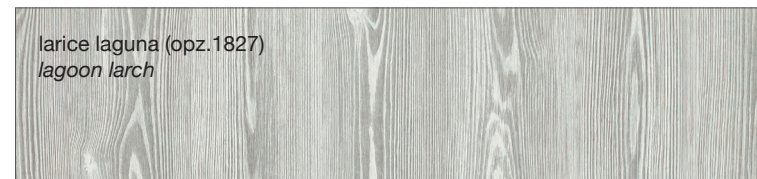

SYNC PORE LACQUERED EFFECT MATT FINISH

FINITURA OPACA SINCRO PORO EFFETTO LEGNO

SYNC PORE WOOD EFFECT MATT FINISH

FINITURA OPACA PORO APERTO A REGISTRO

REGISTER OPEN-PORE FINISH

(FINITURE COME ANTA)
(DOOR FINISHES)