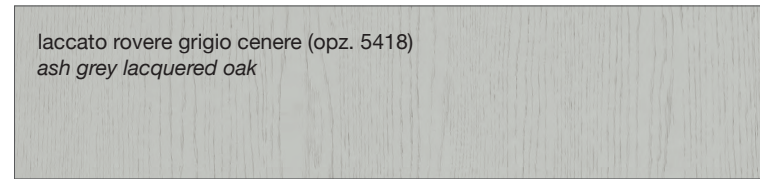

FINITURE MODELLI CREO / CREO KITCHENS FINISHES

AUREA
CONTEMPO

LUBE CLOVER

FINITURE LACCATE - LACQUERED FINISHES

FINITURE TINTE - STAINED FINISHES

LUBE CREATIVA

LUBE LUNA

LUBE OLTRE