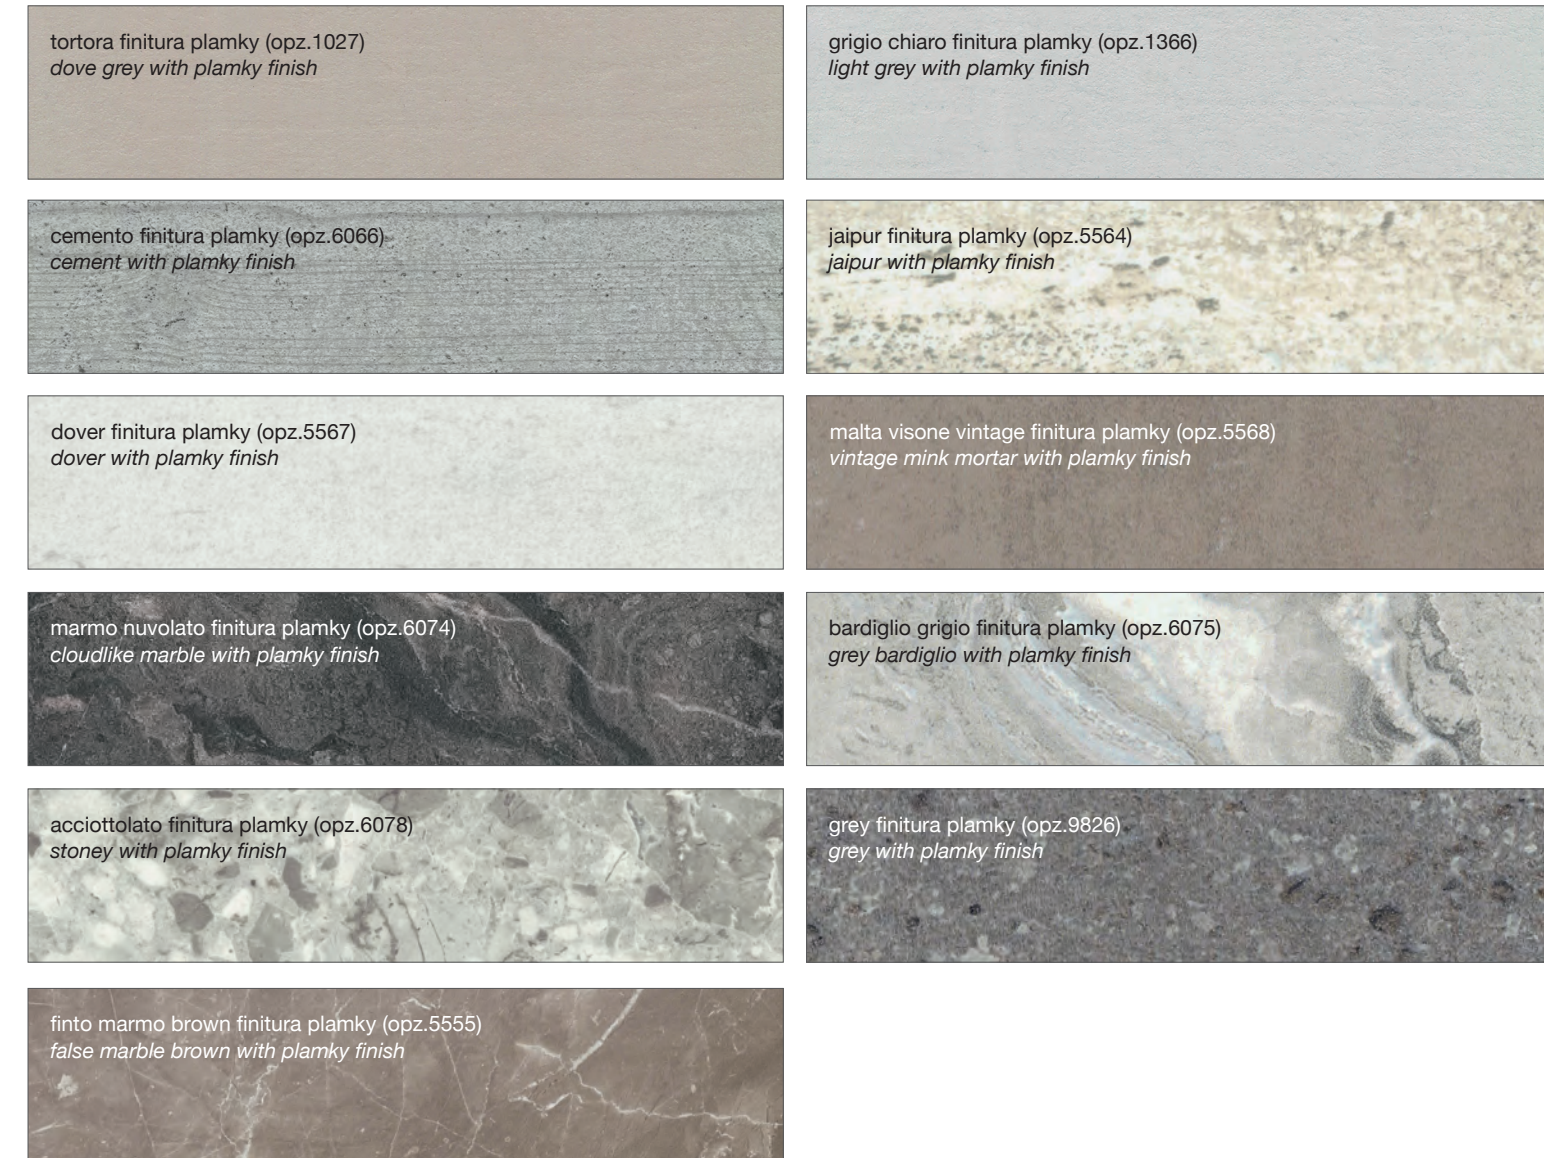

FINITURA SETA

MATT COLOURS WITH SKIN FINISH

FINITURA SINCRO PORO

MATT COLOURS WITH SYNC PORE FINISH

FINITURE COME TOP LAMINATO

LAMINAM COUNTERTOP FINISHES

FINITURA PLAMKY

PLAMKY FINISH