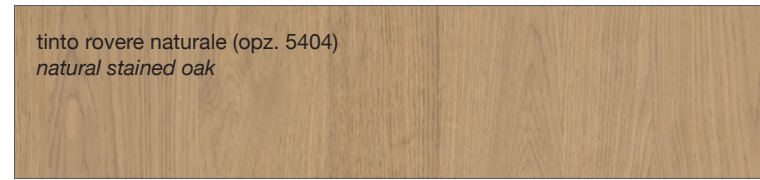

FINITURE MODELLI CREO / CREO KITCHENS FINISHES

AUREA
CONTEMPO

LUBE CLOVER

FINITURE LACCATE - LACQUERED FINISHES

FINITURE TINTE - STAINED FINISHES

LUBE CREATIVA

LUBE LUNA

LUBE OLTRE