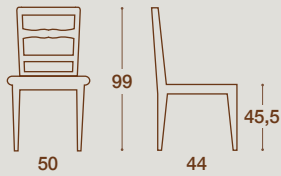

DUSE

SEDIA E SGABELLO / CHAIR AND STOOL

SEDIA / CHAIR

SEDIA "DUSE"
STRUTTURA IN LEGNO MASSELLO
DI FRASSINO NELLE FINITURE
COME ANTA O LACCATA

"DUSE" CHAIR
SOLID ASH WOOD STRUCTURE IN THE SAME
FINISHES AS FOR THE KITCHEN FRONT DOORS OR
LACQUERED