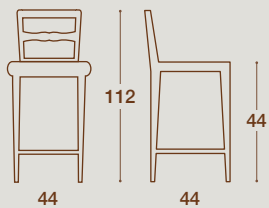

SGABELLO / STOOL

SGABELLO "DUSE"
STRUTTURA IN LEGNO MASSELLO
DI FRASSINO NELLE FINITURE
COME ANTA O LACCATA

"DUSE" STOOL
SOLID ASH WOOD STRUCTURE IN THE SAME
FINISHES AS FOR THE KITCHEN FRONT DOORS OR
LACQUERED

SGABELLO "DUSE" SEDUTA IMBOTTITA

"DUSE" STOOL
PADDED SEAT