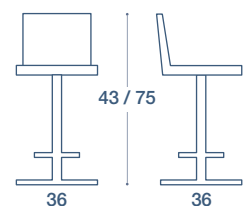

## FREED

SGABELLO / STOOL

SGABELLO TELESCOPICO "FREED"  
STRUTTURA IN METALLO CROMATO E SATINATO,  
SCOCCA IN TECNOPOLIMERO BICOLORE

"FREED" TELESCOPIC STOOL  
STRUCTURE IN CHROME-PLATED FROSTED METAL,  
BODY IN TWO-TONE TECHNOPOLYMER