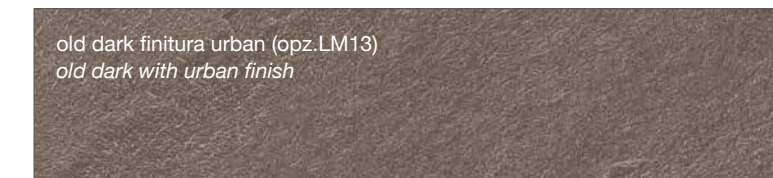

FINITURA URBAN
URBAN FINISH