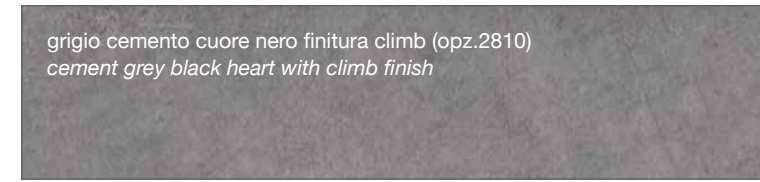

SMART FINISH

marmo baron (opz.9632)
baron marble

FINITURA COME DECORATIVO UTILIZZATO NEI TOP STRATIFICATO HPL

FINISH AS DECORATION USED IN THE LAYERED HPL TOP

ruggine cuore marrone finitura climb (opz.2811)
rustbrown heart with climb finish