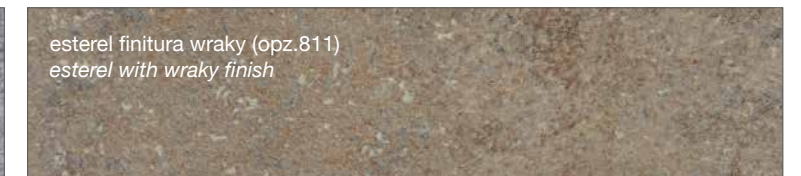

FINITURA WRAKY
WRAKY FINISH