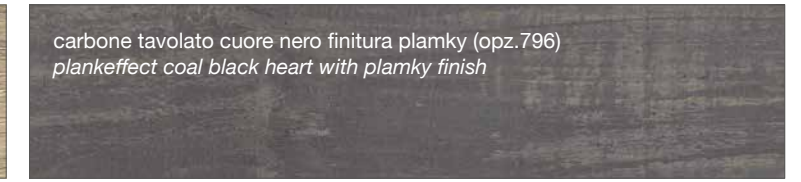

FINITURA KER

KER FINISH

FINITURA SMART

SMART FINISH

FINITURA COME DECORATIVO UTILIZZATO NEI TOP STRATIFICATO HPL

FINISH AS DECORATION USED IN THE LAYERED HPL TOP