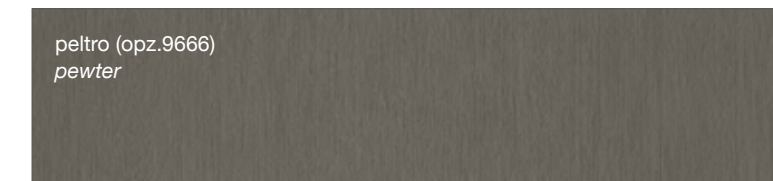

SMART

FINITURE FENIX

FENIX FINISHES

FINITURE MELAMINICO

MELAMINE FINISHES

MYA

KYRA VINTAGE

FINITURE LAMINATO

LAMINATE FINISHES

IMMAGINA PLUS (FINITURE COME ANTA) (DOOR FINISHES)

FINITURA OSSIDATA "A" OXIDIZED "A" FINISH

FINITURA MATT MATT FINISH

FINITURA SPAZZOLATA BRUSHED FINISH

FINITURA OPACA MALTA MORTAR MATT FINISH