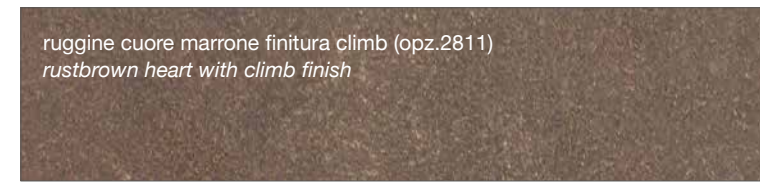

FINITURA LUNA
LUNA FINISH

FINITURA WRAKY
WRAKY FINISH

FINITURA URBAN
URBAN FINISH

FINITURA TOUCH
TOUCH FINISH

FINITURA KER

KER FINISH

imperial (opz.3452)
imperial

FINITURA SMART

SMART FINISH

marmo baron (opz.9632)
baron marble

FINITURA COME DECORATIVO UTILIZZATO NEI TOP STRATIFICATO HPL

FINISH AS DECORATION USED IN THE LAYERED HPL TOP

ruggine cuore marrone finitura climb (opz.2811)
rustbrown heart with climb finish