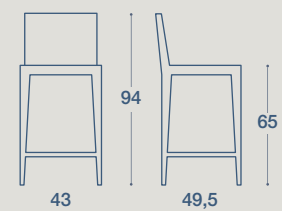

"KRONO" STOOL

STRUCTURE IN FROSTED OR MATT COATED METAL.
SEAT IN FAUX STRAW, SONOR, CARBON LOOK, POLYPROPYLENE,
EKOS FAUX LEATHER AND LACQUERED BEECH