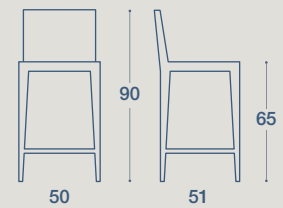

SGABELLO "MASTER"

STRUTTURA IN METALLO CROMATO O VERNICIATO, SEDUTA E SCHIENALE IN MULTISTRATO E FENIX O RIVESTITI IN CUOIO

"MASTER" STOOL

STRUCTURE IN CHROME-PLATED OR COATED METAL, SEAT AND BACKREST IN PLYWOOD AND FENIX OR UPHOLSTERED WITH LEATHER