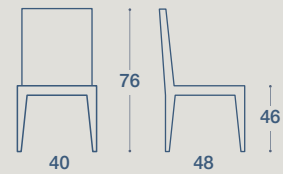

METALLO

MASTER

SEDIA E SGABELLO / CHAIR AND STOOL

SEDIA "MASTER"

STRUTTURA IN METALLO CROMATO O VERNICIATO, SEDUTA E SCHIENALE IN MULTISTRATO E FENIX O RIVESTITI IN CUOIO

"MASTER" CHAIR

STRUCTURE IN CHROME-PLATED OR COATED METAL, SEAT AND BACKREST IN PLYWOOD AND FENIX OR UPHOLSTERED WITH LEATHER