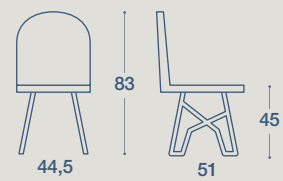

# MYDEN

SEDIA / CHAIR

SEDIA "MYDEN"  
STRUTTURA IN METALLO VERNICIATO,  
SCocca IN POLIPROPILENE

"MYDEN" CHAIR  
PAINTED METAL STRUCTURE, POLYPROPYLENE SEAT

SEDIA "MYDEN"  
STRUTTURA CON GAMBE INTRECCIATE,  
SCocca IN POLIPROPILENE

"MYDEN" CHAIR  
STRUCTURE WITH WOVEN LEGS, POLYPROPYLENE SEAT

FINITURE STRUTTURA METALLO VERNICIATO SCOCCA POLIPROPILENE  
 PAINTED METAL STRUCTURE AND POLYPROPYLENE SEAT FINISHES

bianco opaco (opz. P94)  
 matt white