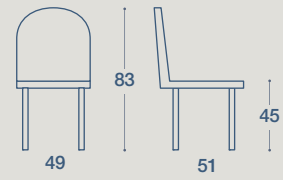

# MYDEN

SEDIA / CHAIR

SEDIA "MYDEN"  
STRUTTURA IN METALLO VERNICIATO,  
SCocca IN POLIPROPILENE

"MYDEN" CHAIR  
PAINTED METAL STRUCTURE, POLYPROPYLENE SEAT

SEDIA "MYDEN"  
STRUTTURA CON GAMBE INTRECCIATE,  
SCocca IN POLIPROPILENE

"MYDEN" CHAIR  
STRUCTURE WITH WOVEN LEGS, POLYPROPYLENE SEAT

FINITURE STRUTTURA METALLO VERNICIATO SCOCCA POLIPROPILENE  
 PAINTED METAL STRUCTURE AND POLYPROPYLENE SEAT FINISHES

bianco opaco (opz. P94)  
 matt white