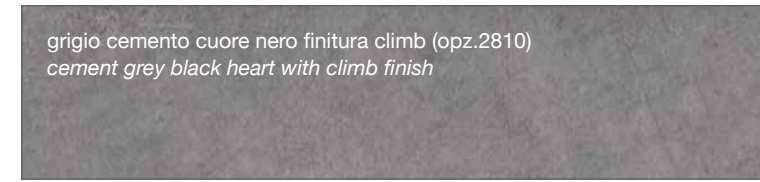

ossido cuore nero finitura holed (opz.3690)
oxide black heart with holed finish

quercia cuore marrone finitura wood (opz.788)
oak brown heart with wood finish