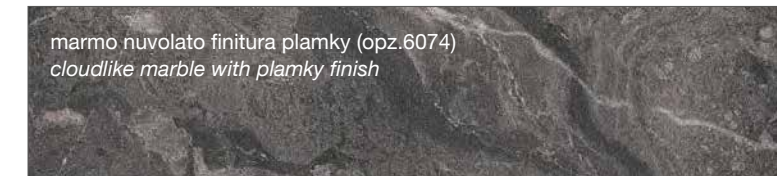

### FINITURA SINCRO PORO

MATT COLOURS WITH SYNC PORE FINISH

FINITURE COME TOP LAMINATO  
LAMINAM COUNTERTOP FINISHES

FINITURA PLAMKY  
PLAMKY FINISH

FINITURA VELVET  
VELVET FINISH

FINITURA OSSIDATA "T"  
OXIDIZED FINISH