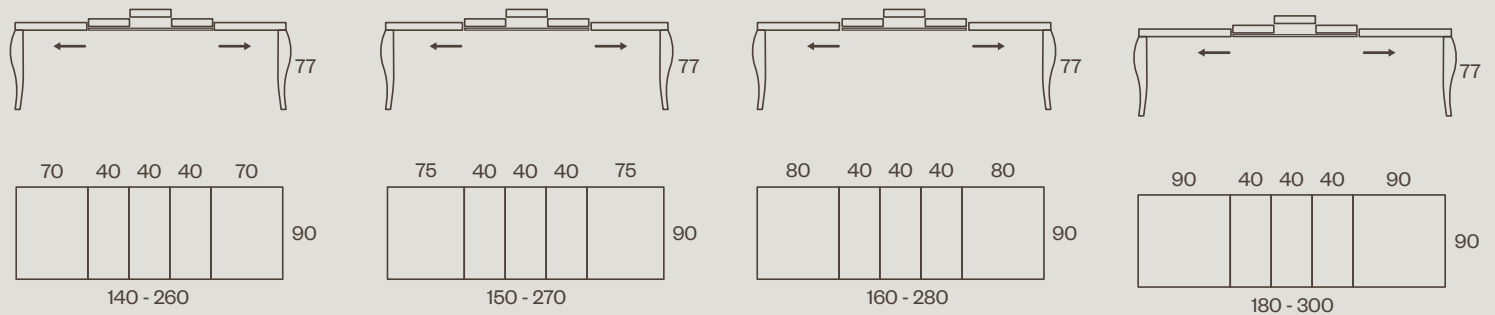

LACCATO
LACQUERED

LEGNO MASSELLO
SOLID WOOD

EXTENDABLE TABLE

VENEERED FOLDING TOP HEIGHT 9

9X9 SABER-SHAPED LEGS, 7X7 SQUARE LEGS, OR TURNED LEGS DIAMETER.11 IN SOLID WOOD

IN STAINED ASH AND OPEN-PORE LACQUERED FINISHES OR BEECH LACQUERED IN CLOSED PORE,

SEE PAGE 144-153

140 X 90 H 77

N.3 PROLUNGHE DA 40 / N.3 EXTENSION CM 40

150 X 90 H 77

N.3 PROLUNGHE DA 40 / N.3 EXTENSION CM 40

160 X 90 H 77

N.3 PROLUNGHE DA 40 / N.3 EXTENSION CM 40

180 X 90 H 77

N.3 PROLUNGHE DA 40 / N.3 EXTENSION CM 40