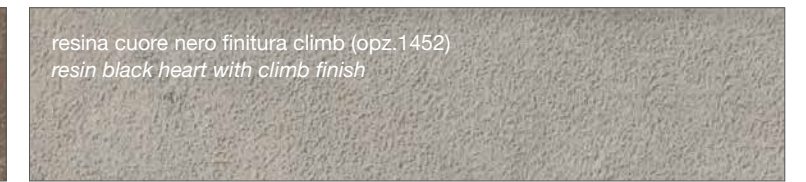

## FINITURA SMART

SMART FINISH

marmo baron (opz.9632)  
baron marble

## FINITURA COME DECORATIVO UTILIZZATO NEI TOP STRATIFICATO HPL

FINISH AS DECORATION USED IN THE LAYERED HPL TOP

ruggine cuore marrone finitura climb (opz.2811)  
rustbrown heart with climb finish

resina cuore nero finitura climb (opz.1452)  
resin black heart with climb finish