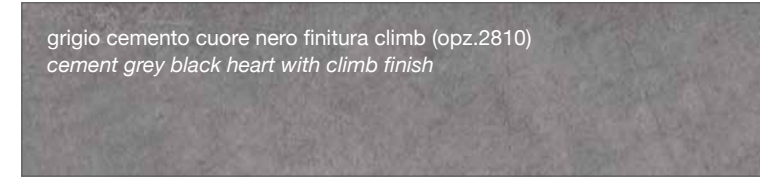

## FINITURA COME DECORATIVO UTILIZZATO NEI TOP STRATIFICATO HPL

FINISH AS DECORATION USED IN THE LAYERED HPL TOP

ruggine cuore marrone finitura climb (opz.2811)  
rustbrown heart with climb finish

resina cuore nero finitura climb (opz.1452)  
resin black heart with climb finish