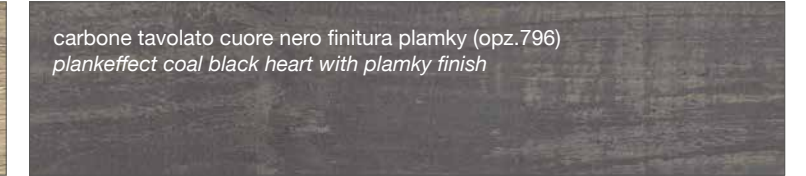

bianco ghiaccio opaco finitura schiky (opz.399)
matt ice white with schiky finish