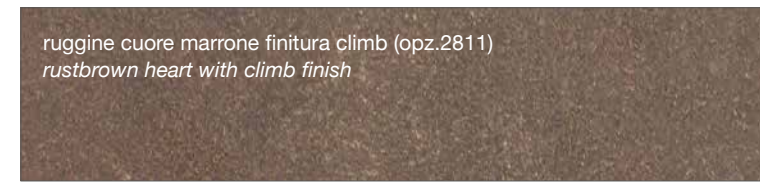

resina cuore nero finitura climb (opz.1452)
resin black heart with climb finish

grigio cemento cuore nero finitura climb (opz.2810)
cement grey black heart with climb finish

FINITURA COME DECORATIVO UTILIZZATO NEI TOP STRATIFICATO HPL

FINISH AS DECORATION USED IN THE LAYERED HPL TOP

ruggine cuore marrone finitura climb (opz.2811)
rustbrown heart with climb finish