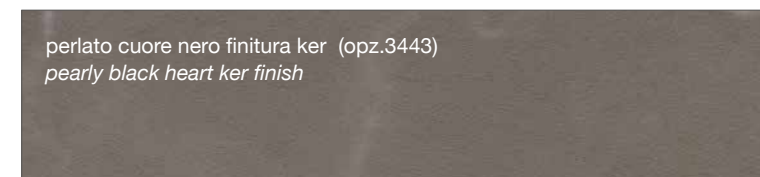

perlato cuore nero finitura ker (opz.3443)
pearly black heart ker finish