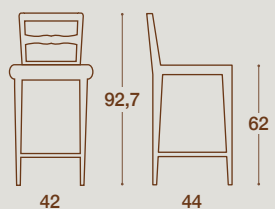

SGABELLO / STOOL

SGABELLO "PRIMULA"
STRUTTURA IN LEGNO MASSELLO
DI FRASSINO NELLE FINITURE
COME ANTA O LACCATA

"PRIMULA" STOOL
SOLID ASH WOOD STRUCTURE IN THE SAME
FINISHES AS FOR THE KITCHEN FRONT DOORS OR
LACQUERED

SGABELLO "PRIMULA" SEDUTA IN LEGNO
SGABELLO "PRIMULA" SEDUTA IN SIMILPAGLIA
SGABELLO "PRIMULA" SEDUTA IMBOTTITA

"PRIMULA" STOOL
WOODEN, STRAW EFFECT OR PADDED SEAT

N.B.: DISPONIBILITÀ SGABELLO MARZO 2023

NOTE: AVAILABILITY STOOL MARCH 2023