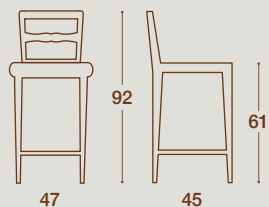

SGABELLO / STOOL

SGABELLO "EMORY"
STRUTTURA IN LEGNO MASSELLO
DI FRASSINO NELLE FINITURE
COME ANTA O LACCATA

"EMORY" STOOL
SOLID ASH WOOD STRUCTURE IN THE SAME
FINISHES AS FOR THE KITCHEN FRONT DOORS OR
LACQUERED

SGABELLO "EMORY" SEDUTA IN LEGNO
SGABELLO "EMORY" SEDUTA IN SIMILPAGLIA
SGABELLO "EMORY" SEDUTA IMBOTTITA

"EMORY" STOOL
WOODEN, STRAW EFFECT OR PADDED SEAT