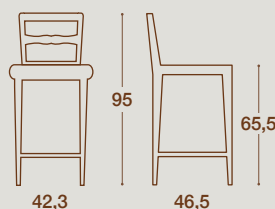

SGABELLO / STOOL

SGABELLO "ZAMIA"
STRUTTURA IN LEGNO MASSELLO
DI FRASSINO NELLE FINITURE
COME ANTA O LACCATA

"ZAMIA" STOOL
SOLID ASH WOOD STRUCTURE IN THE SAME
FINISHES AS FOR THE KITCHEN FRONT DOORS OR
LACQUERED

SGABELLO "ZAMIA" SEDUTA IN LEGNO
SGABELLO "ZAMIA" SEDUTA IN SIMILPAGLIA
SGABELLO "ZAMIA" SEDUTA IMBOTTITA

"ZAMIA" STOOL
WOODEN, STRAW EFFECT OR PADDED SEAT