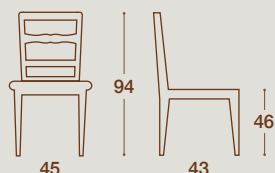

## SEDIA / CHAIR

SEDIA "ZAMIA"  
STRUTTURA IN LEGNO MASSELLO  
DI FRASSINO NELLE FINITURE  
COME ANTA O LACCATA

"ZAMIA" CHAIR  
SOLID ASH WOOD STRUCTURE IN THE SAME  
FINISHES AS FOR THE KITCHEN FRONT DOORS OR  
LACQUERED