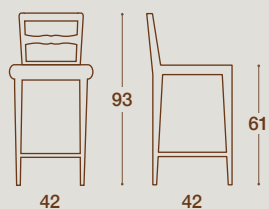

SGABELLO / STOOL

SGABELLO "TIARÈ"
STRUTTURA IN LEGNO MASSELLO
DI FRASSINO NELLE FINITURE
COME ANTA O LACCATA

"TIARÈ" STOOL
SOLID ASH WOOD STRUCTURE IN THE SAME
FINISHES AS FOR THE KITCHEN FRONT DOORS OR
LACQUERED

SGABELLO "TIARÈ" SEDUTA IN LEGNO
SGABELLO "TIARÈ" SEDUTA IN SIMILPAGLIA
SGABELLO "TIARÈ" SEDUTA IMBOTTITA

"TIARÈ" STOOL
WOODEN, STRAW EFFECT OR PADDED SEAT