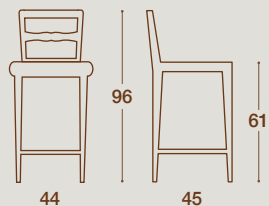

SGABELLO / STOOL

SGABELLO "BEGONIA"
STRUTTURA IN LEGNO MASSELLO
DI FRASSINO NELLE FINITURE
COME ANTA LACCATA

"BEGONIA" STOOL
SOLID ASH WOOD STRUCTURE IN THE SAME
FINISHES AS FOR THE KITCHEN FRONT DOORS OR
LACQUERED

SGABELLO "BEGONIA" SEDUTA IN LEGNO
SGABELLO "BEGONIA" SEDUTA IN SIMILPAGLIA
SGABELLO "BEGONIA" SEDUTA IMBOTTITA

"BEGONIA" STOOL
WOODEN, STRAW EFFECT OR PADDED SEAT