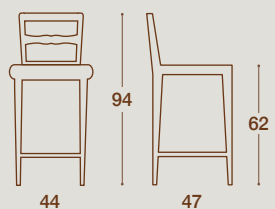

SGABELLO / STOOL

SGABELLO "TEA"
STRUTTURA IN LEGNO MASSELLO
DI FRASSINO NELLE FINITURE
COME ANTA O LACCATA

"TEA" STOOL
SOLID ASH WOOD STRUCTURE IN THE SAME
FINISHES AS FOR THE KITCHEN FRONT DOORS OR
LACQUERED

SGABELLO "TEA" SEDUTA IN LEGNO
SGABELLO "TEA" SEDUTA IN SIMILPAGLIA
SGABELLO "TEA" SEDUTA IMBOTTITA

"TEA" STOOL
WOODEN, STRAW EFFECT OR PADDED SEAT