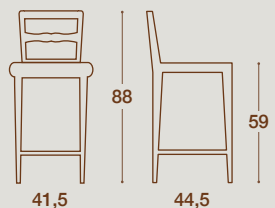

SGABELLO / STOOL

SGABELLO "MAGNOLIA"
STRUTTURA IN LEGNO MASSELLO
DI FRASSINO NELLE FINITURE
COME ANTA O LACCATA

"MAGNOLIA" STOOL
SOLID ASH WOOD STRUCTURE IN THE SAME
FINISHES AS FOR THE KITCHEN FRONT DOORS OR
LACQUERED

SGABELLO "MAGNOLIA" SEDUTA IN LEGNO
SGABELLO "MAGNOLIA" SEDUTA IN SIMILPAGLIA
SGABELLO "MAGNOLIA" SEDUTA IMBOTTITA

"MAGNOLIA" STOOL
WOODEN, STRAW EFFECT OR PADDED SEAT