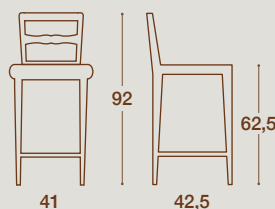

SGABELLO / STOOL

SGABELLO "GAZANIA"
STRUTTURA IN LEGNO MASSELLO
DI FRASSINO NELLE FINITURE
COME ANTA O LACCATA

"GAZANIA" STOOL
SOLID ASH WOOD STRUCTURE IN THE SAME
FINISHES AS FOR THE KITCHEN FRONT DOORS OR
LACQUERED

SGABELLO "GAZANIA" SEDUTA IN LEGNO
SGABELLO "GAZANIA" SEDUTA IN SIMILPAGLIA
SGABELLO "GAZANIA" SEDUTA IMBOTTITA

"GAZANIA" STOOL
WOODEN, STRAW EFFECT OR PADDED SEAT