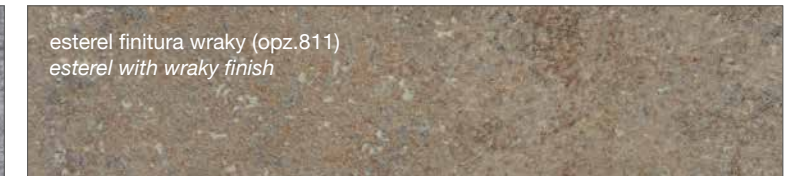

FINITURA WRAKY
WRAKY FINISH