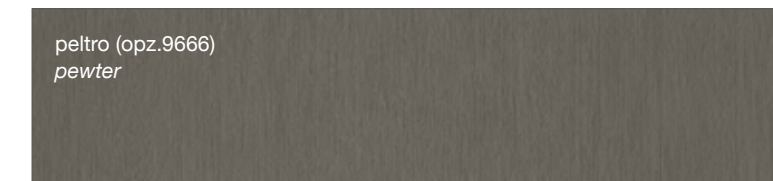

SMART

FINITURE FENIX

FENIX FINISHES

FINITURE MELAMINICO

MELAMINE FINISHES

MYA

KYRA VINTAGE

FINITURE LAMINATO

LAMINATE FINISHES

LUBE IMMAGINA PLUS (FINITURE COME ANTA) (DOOR FINISHES)

FINITURA OSSIDATA "A" OXIDIZED "A" FINISH

FINITURA MATT MATT FINISH

FINITURA SPAZZOLATA BRUSHED FINISH

FINITURA OPACA MALTA MORTAR MATT FINISH