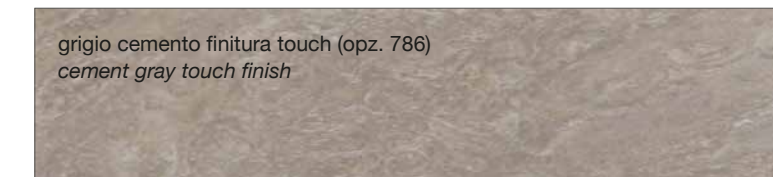

FINITURA TOUCH
TOUCH FINISH