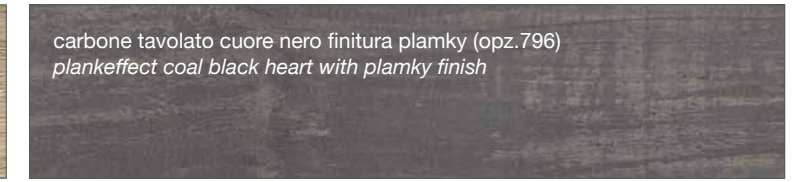

FINITURA KER

KER FINISH

FINITURA SMART

SMART FINISH

FINITURA COME DECORATIVO UTILIZZATO NEI TOP STRATIFICATO HPL

FINISH AS DECORATION USED IN THE LAYERED HPL TOP