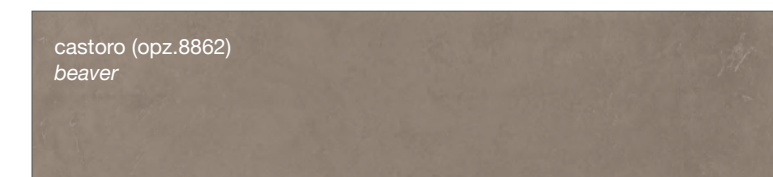

SMART

FINITURE FENIX

FENIX FINISHES

FINITURE MELAMINICO

MELAMINE FINISHES

MYA

KYRA VINTAGE

FINITURE LAMINATO

LAMINATE FINISHES

LUBE IMMAGINA PLUS (FINITURE COME ANTA) (DOOR FINISHES)

FINITURA OSSIDATA "A" OXIDIZED "A" FINISH

FINITURA MATT MATT FINISH

FINITURA SPAZZOLATA BRUSHED FINISH

FINITURA OPACA MALTA MORTAR MATT FINISH