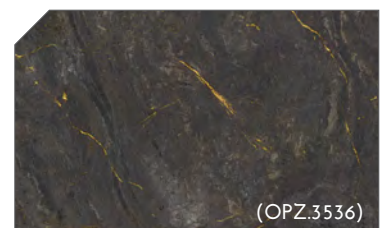

LIGHT SHELL FINITURA LUNA
SHELL LIGHT WITH MOON FINISH

(OPZ.3536)

VULCANO ORO FINITURA LUNA
GOLD VOLCANO WITH MOON FINISH