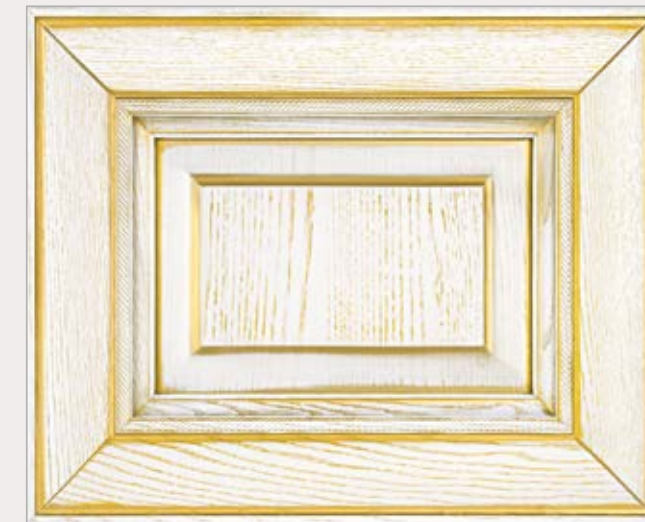

Top: Marmo Carrara e marmo Forrest
Worktop: Carrara marble and Forrest marble

Anta Bianco ghiaccio, decapè oro
Door Ice white, Gold pickled finish