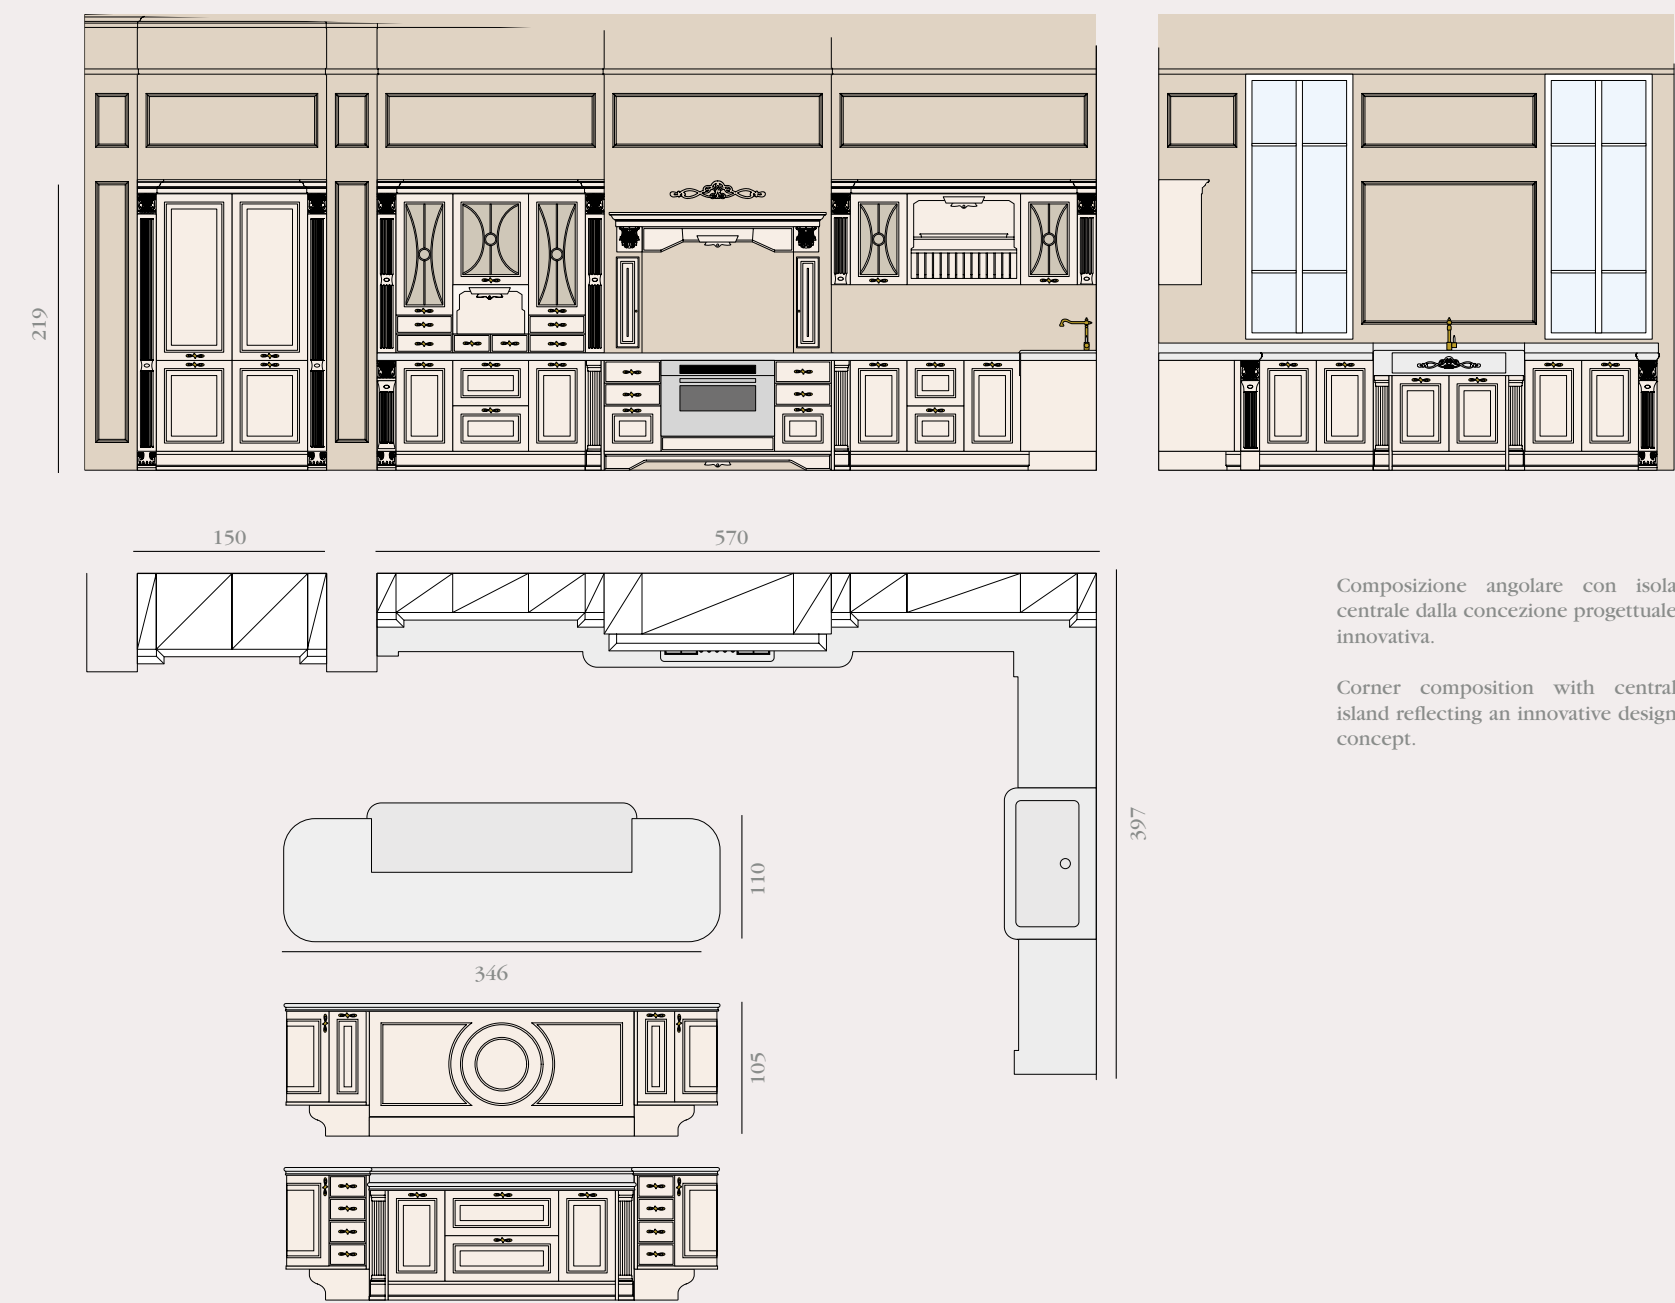

Composizione angolare con isola centrale dalla concezione progettuale innovativa.

Corner composition with central island reflecting an innovative design concept.