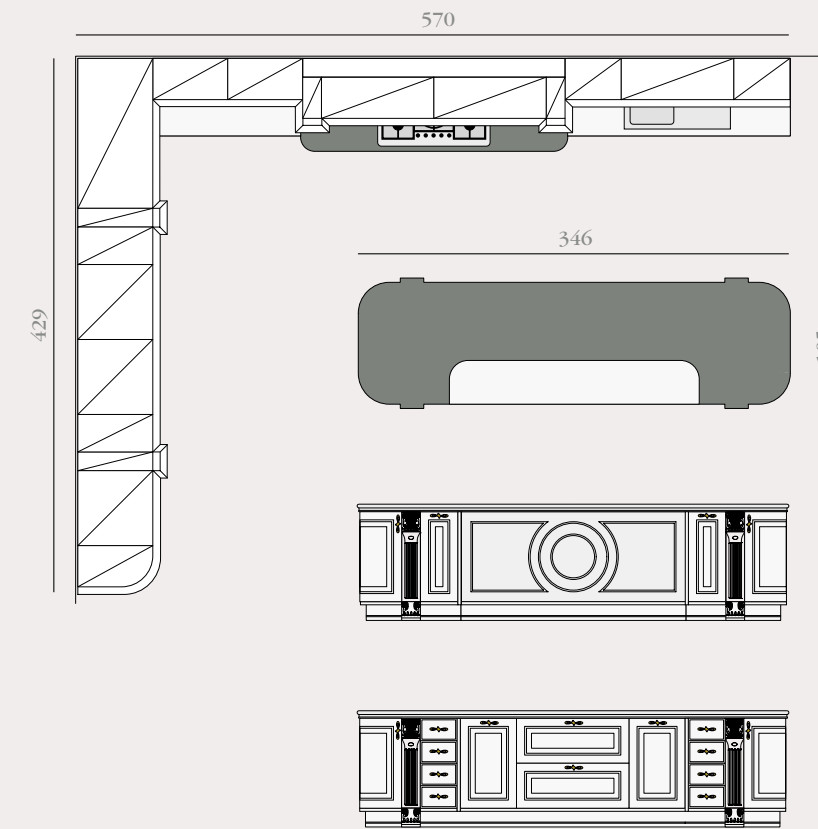

Central island with a design conveying a powerful aesthetic impact. An exclusive detail is the Carrara marble worktop embodied in the Forrest granite of the island.

Composizione angolare con isola snack, completa di armadiature con terminale arrotondato.