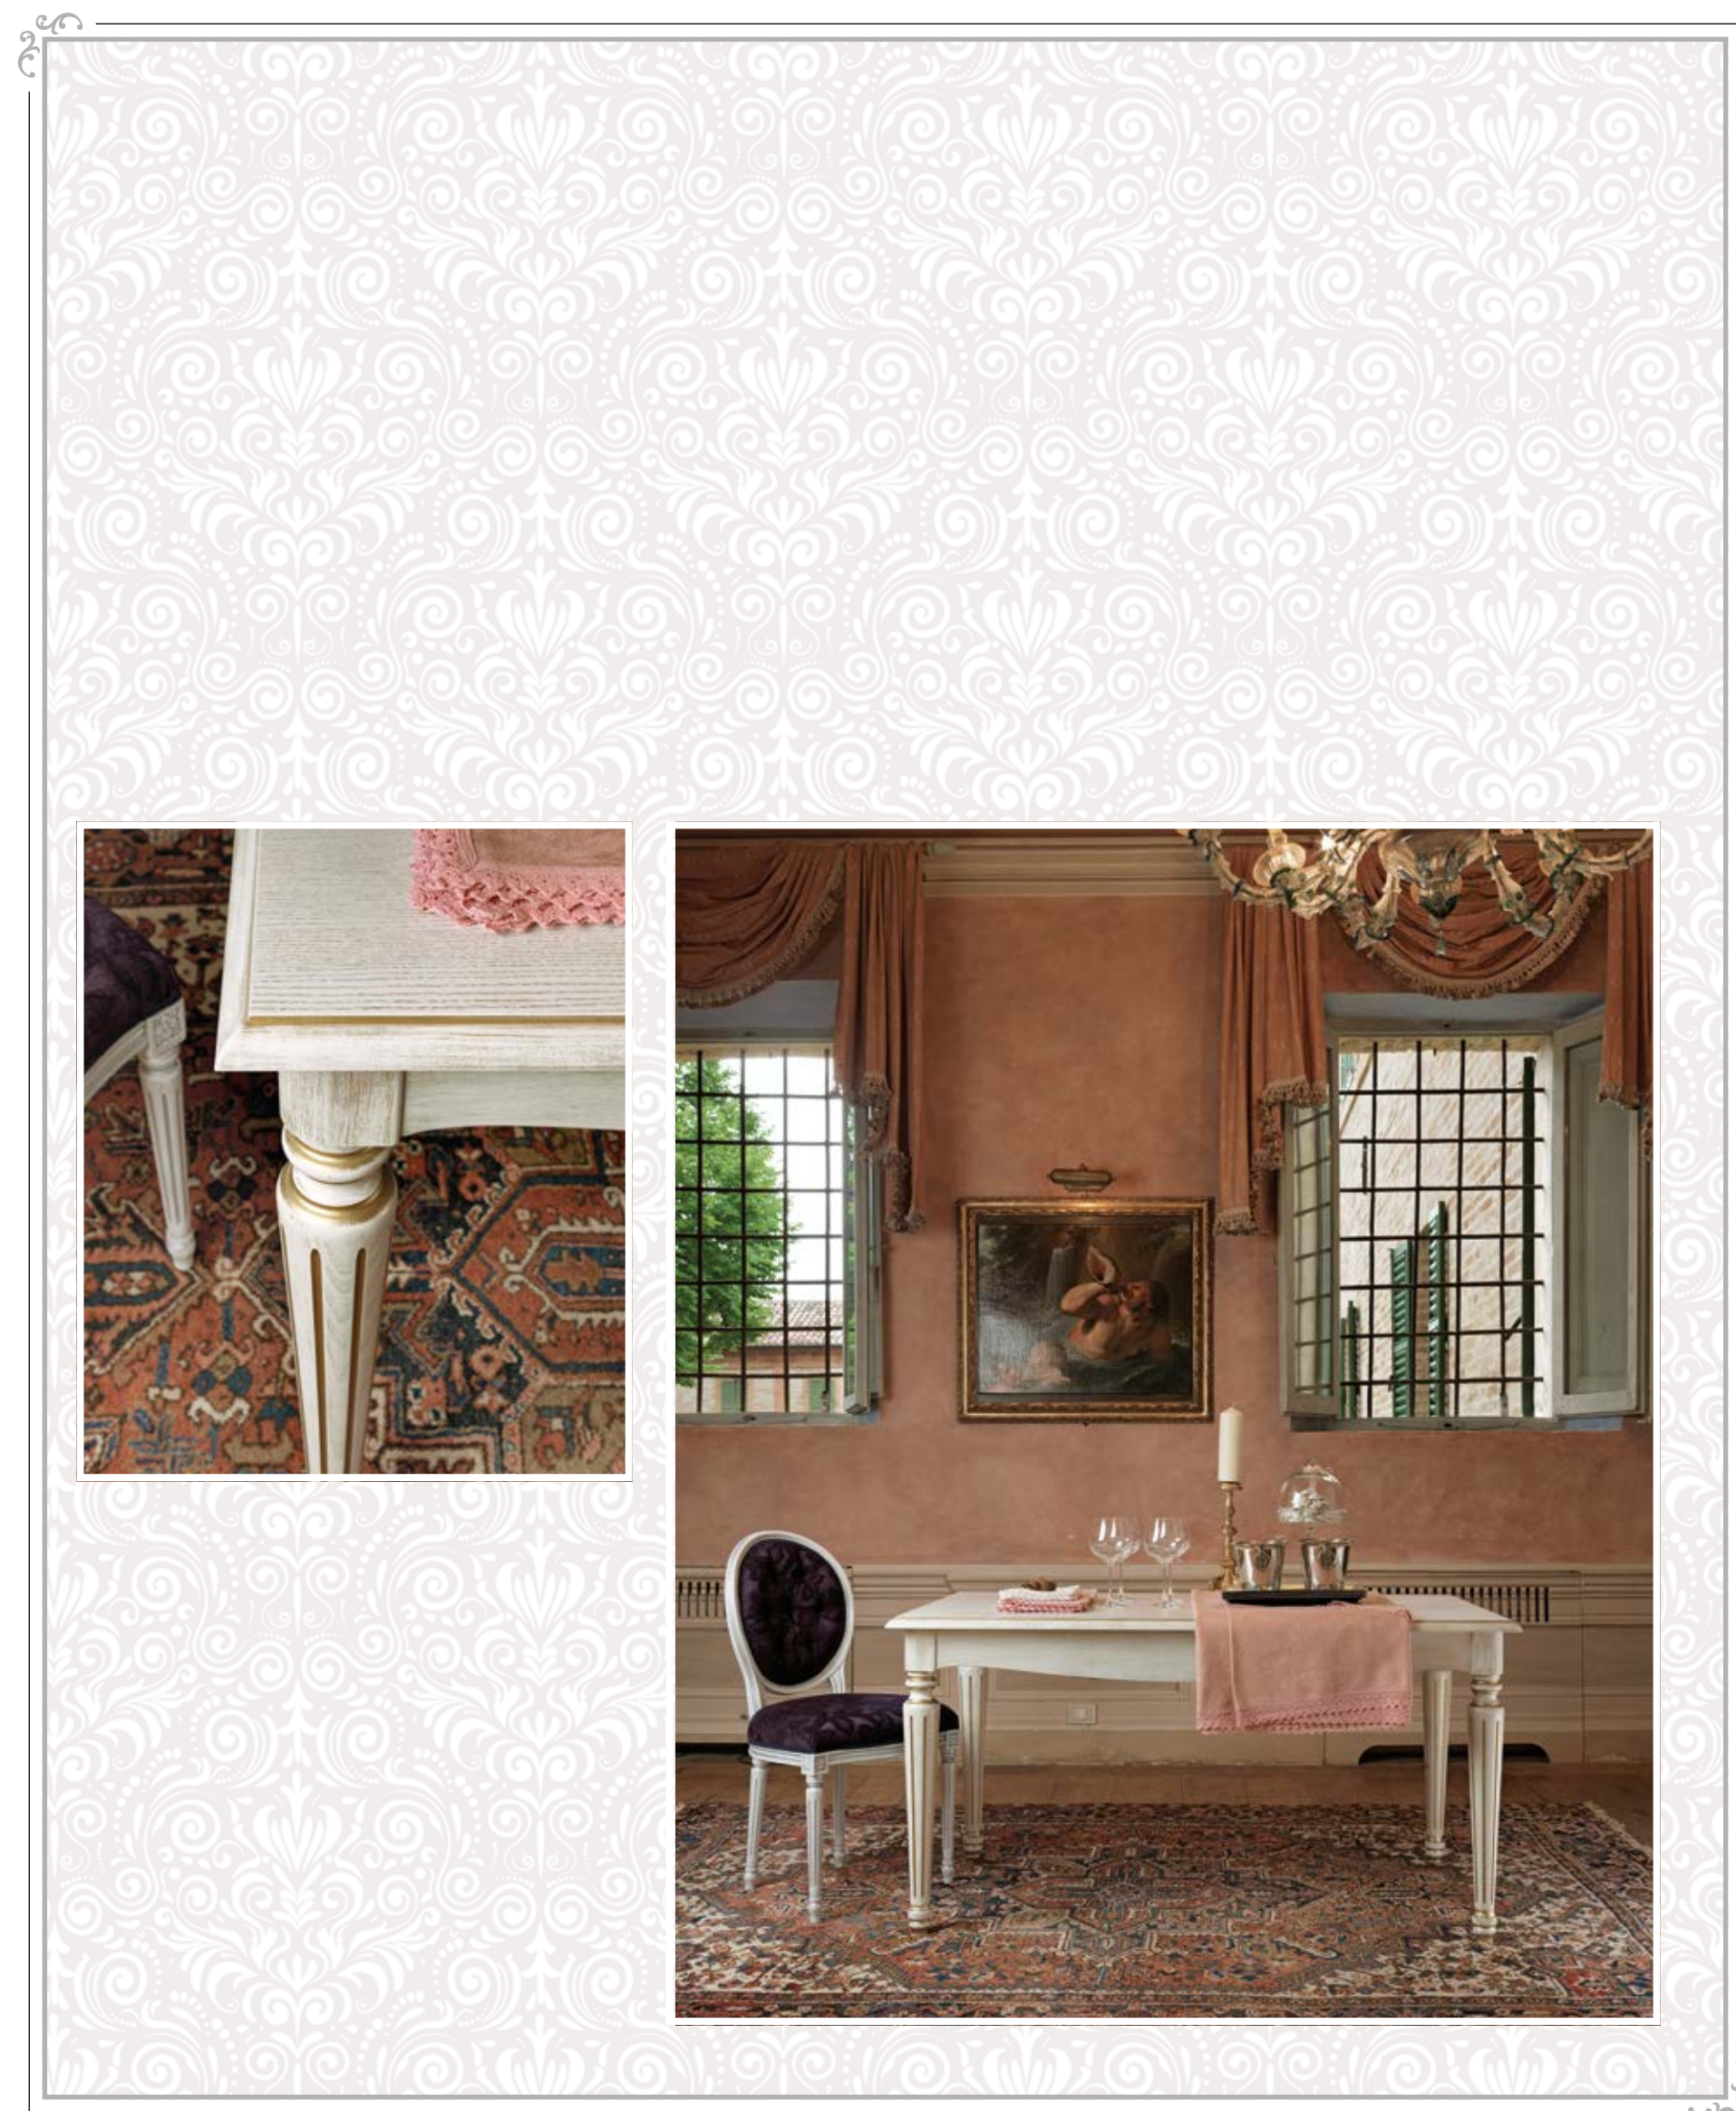

Maniglia: 291A finitura argento
 Handle: 291A silver finish

Top: Marmo Forrest
 Worktop: Forrest marble

Carruba / Decapè argento
 Carob / Silver pickled

Crema / Decapè argento
 Cream / Silver pickled

Royal 05