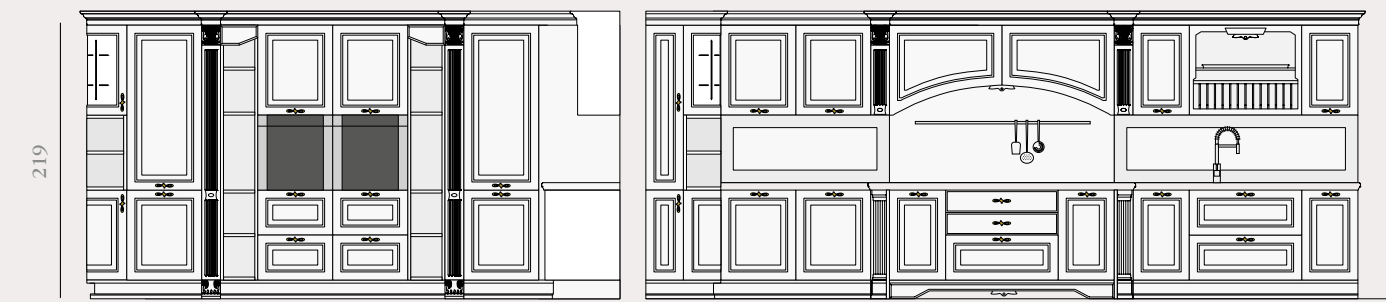

Composizione angolare con isola snack, completa di armadiature con terminale arrotondato.

Corner composition with snack island, inclusive of cupboards with rounded end unit.